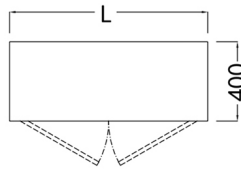

## WALL CUPBOARD WITH HINGED DOORS

<b>Length</b>	800, 1000
<b>Width</b>	400

Manufactured in stainless steel AISI 304. Hinged doors mounted on removable hinges. Internal adjustable shelf. To be mounted on wall with the supplied bar.

---

**SKU:** N/A

	<b>W</b>
	<b>400</b>
<b>L</b>	<b>Cod.</b>

800	T50201001
1000	T50201002

**W** = Width / Profondità / Breite / Profondeur.  
**L** = Length / Larghezza / Länge / Longueur.