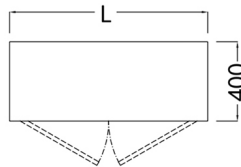

## WALL CUPBOARD WITH HINGED DOORS

<b>Length</b>	800, 1000
<b>Width</b>	400

Manufactured in stainless steel AISI 304. Hinged doors mounted on removable hinges. Internal adjustable shelf. To be mounted on wall with the supplied bar.

---

**SKU:** N/A

	<b>W</b>
	<b>400</b>
<b>L</b>	<b>Cod.</b>

800	T50201001
1000	T50201002

**W** = Width / Profondità / Breite / Profondeur.  
**L** = Length / Larghezza / Länge / Longueur.