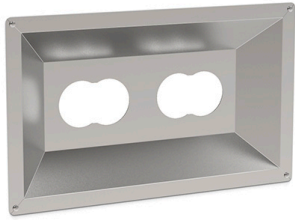

WALL-RECESSED STAINLESS STEEL PANEL FOR SOCKETS

1

Made of stainless steel AISI with Scotch Brite or mirror finish. Designed to be mounted recessed and levelled with the wall. It can be equipped with holes for the application of electrical sockets or auxiliary gas and liquid outlets.