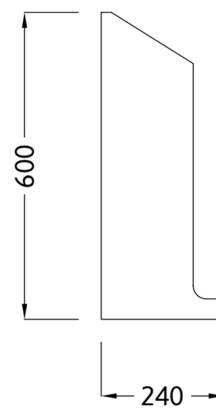

DISPENSER WINDOWS

Length 300, 400

Width 240

Height 600

Manufactured in stainless steel AISI 304. With hinged inclined lid and with upper opening. Transparent window on the front panel for visual inspection of the amount of consumable available. Prepared for wall mounting. Back height 600mm, 500mm front.

SKU: N/A

L	Cod.
300	T57004001
400	T57004002

L = Length / Larghezza / Länge / Longueur.