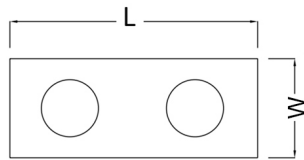

BASKET FOR USED CONSUMABLES WITH TILTING DOORS

Length	400, 500, 600, 800, 1000
Width	500, 600, 700
Height	900

Manufactured in stainless steel AISI 304. Upper top inclined and equipped with disposable waste hole. One tilting door equipped with basket under each hole, for the collection of used consumables. On stainless steel telescopic feet, the rear ones advanced for rounded floor. Included internal removable basket mounted on the tilting door.

SKU: N/A

L	W		
	500	600	700
Cod.	Cod.	Cod.	Cod.

400	T57601001	T57602001	T57603001
500	T57601002	T57602002	T57603002
600	T57601003	T57601003	T57601003

800	T57601004	T57602004	T57603004
1000	T57601005	T57602005	T57603005

W = Width / Profondità / Breite / Profondeur.
L = Length / Larghezza / Länge / Longueur.