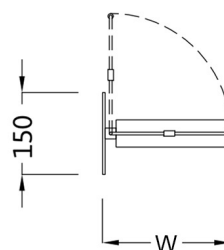

WALL-MOUNTED BAGHOLDER

Length	300, 400
Width	250
Height	150

Manufactured in stainless steel AISI 304. Ideal for easy setting and taking off of bags. For wall mounting.

SKU: N/A

		W
		250
L		Cod.

300	T79001001
400	T79001002

W = Width / Profondità / Breite / Profondeur.
L = Length / Larghezza / Länge / Longueur.