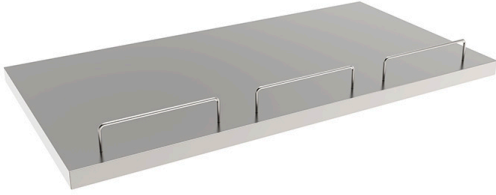

CONTAINMENT RIM IN ROUNDED STAINLESS STEEL WIRE

Length	500, 600, 800, 1000, 1200, 1400, 1600, 1800
Width	600

Containment rim manufactured with bended stainless steel AISI 304 round wire and welded to the shelf. This accessory can be applied to any type of shelves.