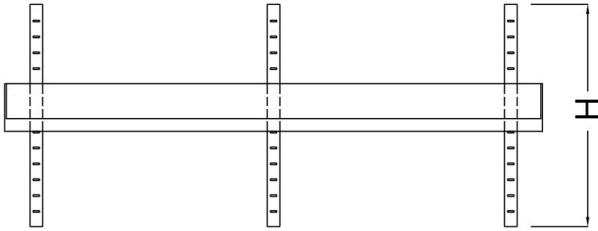

## THREE SHELF RACK

**Height** 1000, 700

Three shelf rack manufactured in stainless steel AISI 304. Prepared for wall mounting and used as an alternative to the horizontal bar that comes with the shelf, allowing height adjustment.