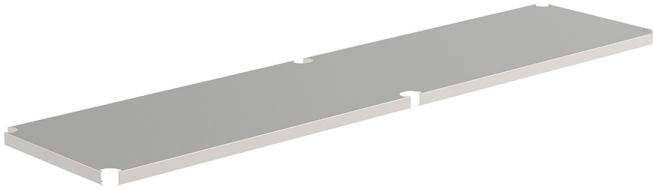

ADDITIONAL SHELF

Length	500, 600, 700, 800, 900, 1000, 1100, 1200, 1300, 1400, 1500, 1600, 1700, 1800, 1900, 2000, 2100, 2200, 2300, 2400, 2500
	Width

Additional reinforced shelf manufactured in stainless steel AISI 304, fully welded to the framework.