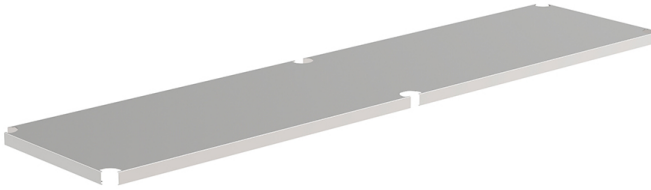

## ADDITIONAL SHELF

<b>Length</b>	500, 600, 700, 800, 900, 1000, 1100, 1200, 1300, 1400, 1500, 1600, 1700, 1800, 1900, 2000, 2100, 2200, 2300, 2400, 2500
<b>Width</b>	600, 700, 800

Additional reinforced shelf manufactured in stainless steel AISI 304, fully welded to the framework.