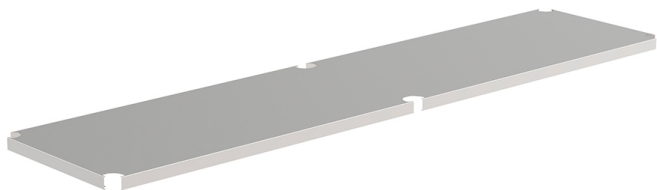

ADDITIONAL SHELF

Length	500, 600, 700, 800, 900, 1000, 1100, 1200, 1300, 1400, 1500, 1600, 1700, 1800, 1900, 2000, 2100, 2200, 2300, 2400, 2500
	Width

Additional reinforced shelf manufactured in stainless steel AISI 304, fully welded to the framework.